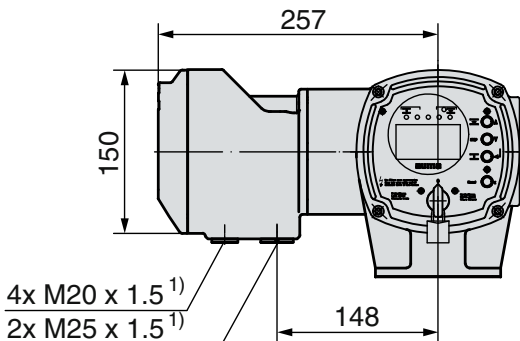

Dimensions AC 01.2 wall bracket

Bus version

Version with thermal overload relay

Bus FOC version

1 Thread for armoured steel tube subject to explicit order.