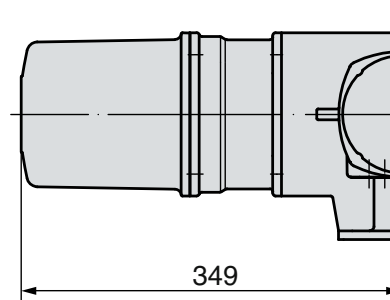

Dimensions AC 01.2 wall bracket

Bus version

Version with thermal overload relay

Bus FOC version

1 Thread for armoured steel tube subject to explicit order.