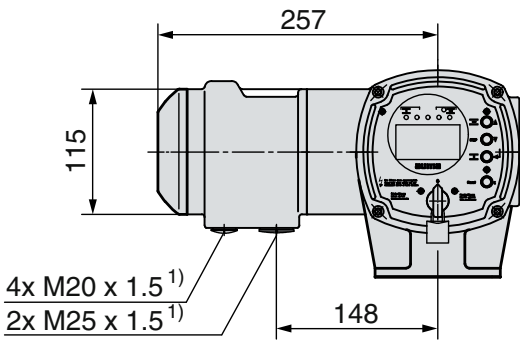

Dimensions AC 01.2 wall bracket

Bus version

Version with thermal overload relay

Bus FOC version

1 Thread for armoured steel tube subject to explicit order.