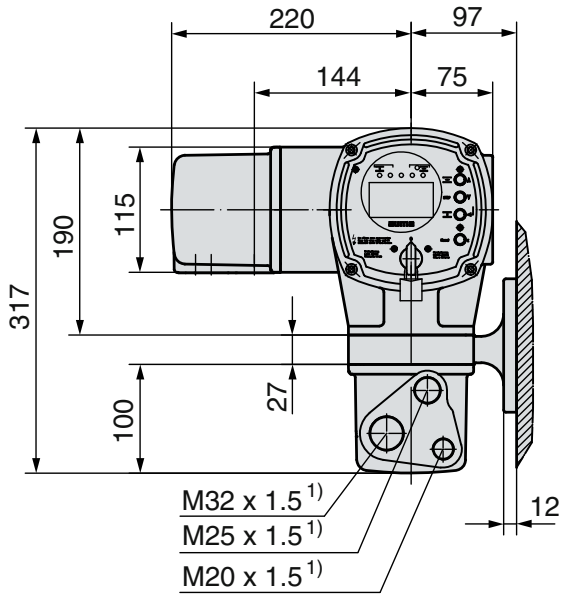

Dimensions AC 01.2 wall bracket

Bus version

Version with thermal overload relay

Bus FOC version

1 Thread for armoured steel tube subject to explicit order.