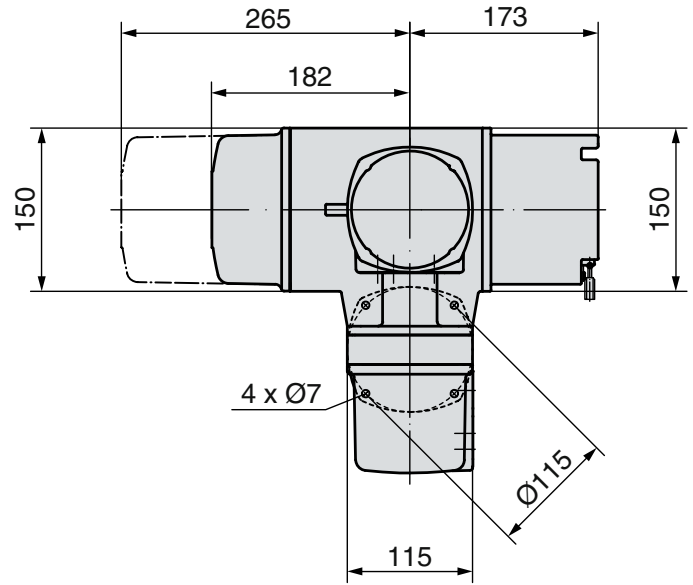

Dimensions AC 01.2 wall bracket

Bus version

Version with thermal overload relay

Bus FOC version

1 Thread for armoured steel tube subject to explicit order.